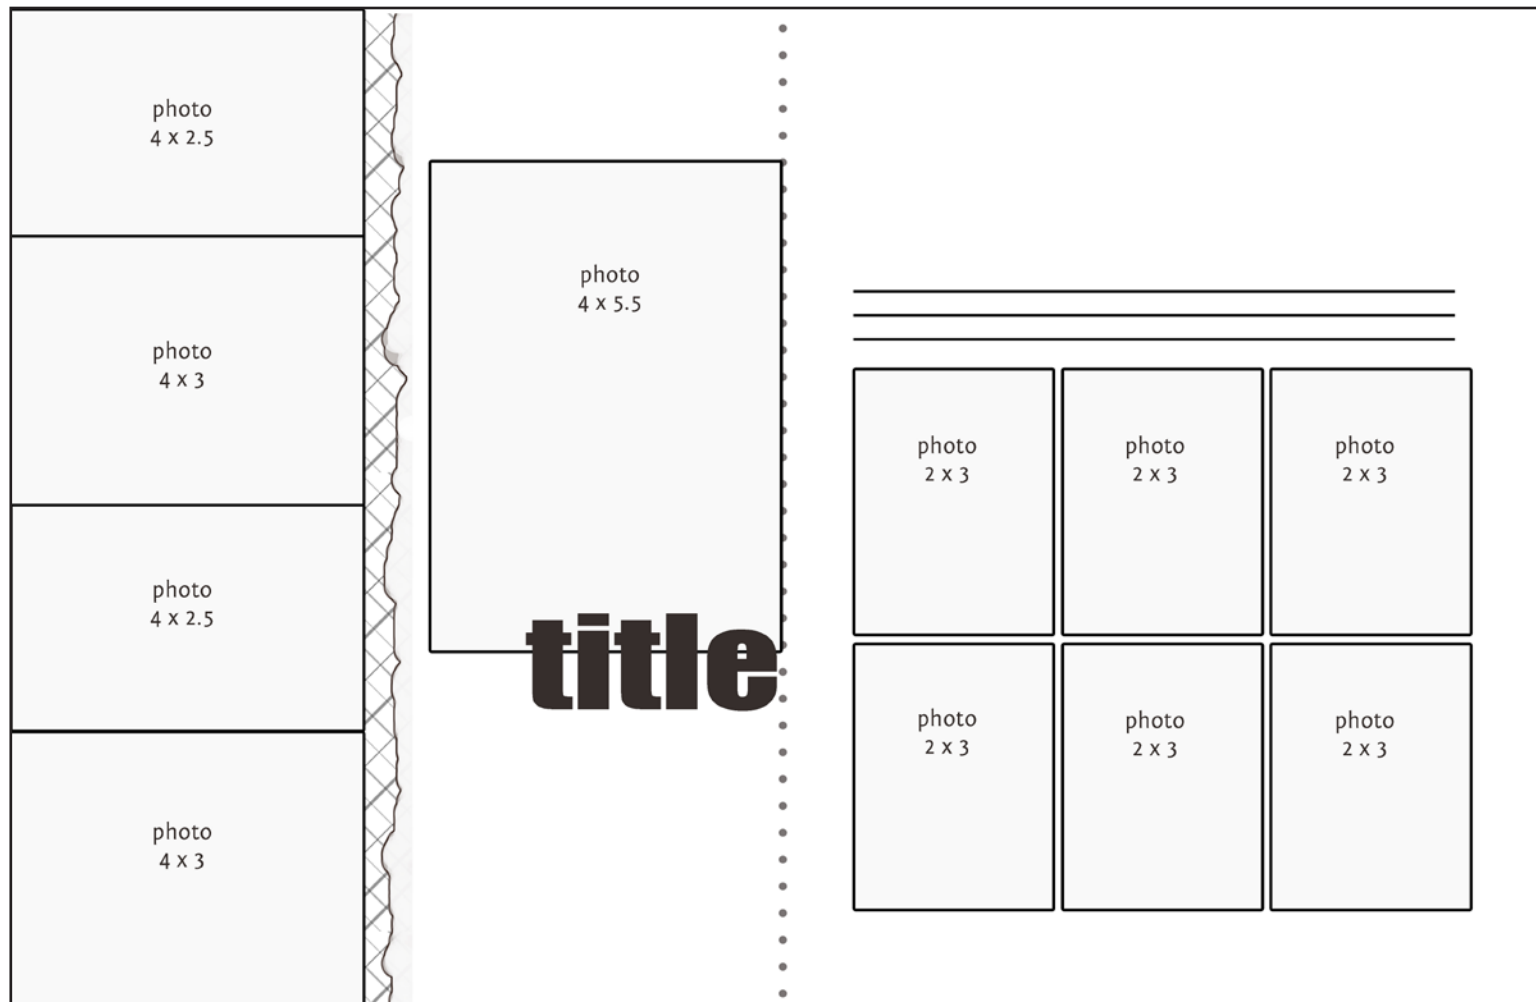

2-page 8.5" x 11" scrapbook layout sketch

Double Up #3
Debbie Hodge

2-page 12" x 12" scrapbook layout sketch

Double Up #3
Debbie Hodge