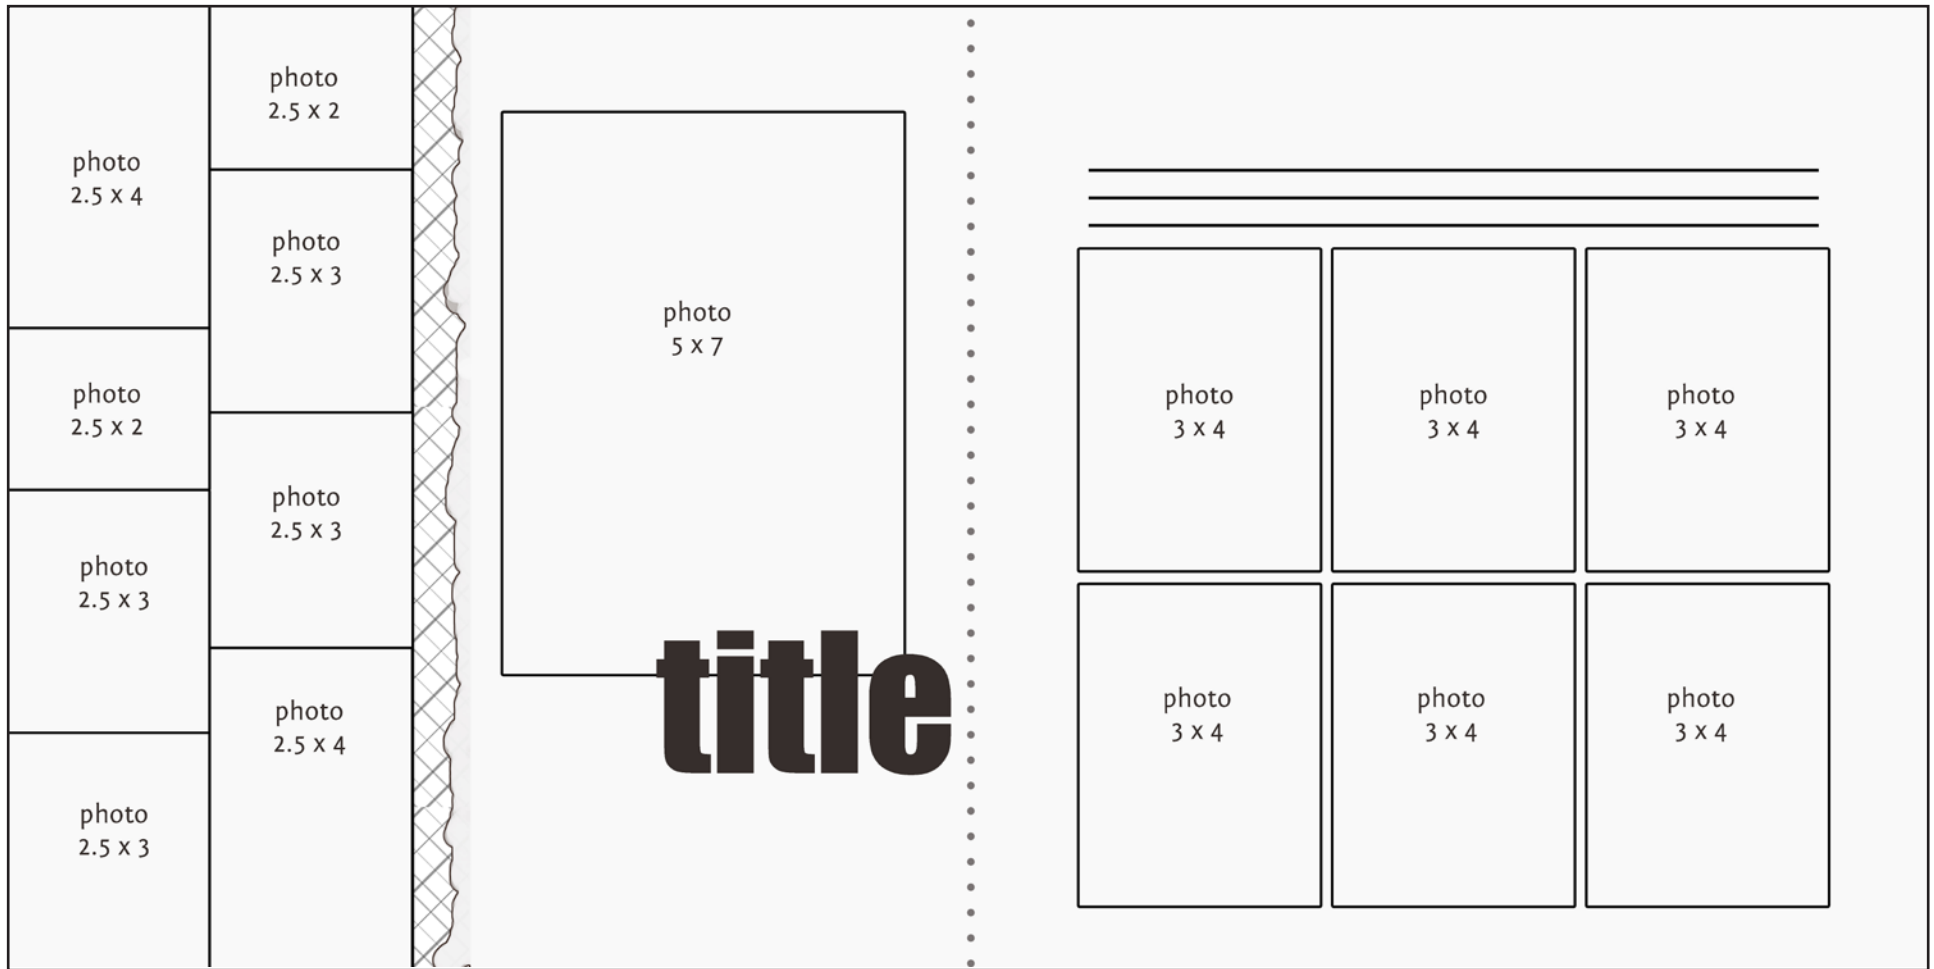

2-page 8.5" x 11" scrapbook layout sketch

Double Up #3
Debbie Hodge

2-page 12" x 12" scrapbook layout sketch

Double Up #3
Debbie Hodge