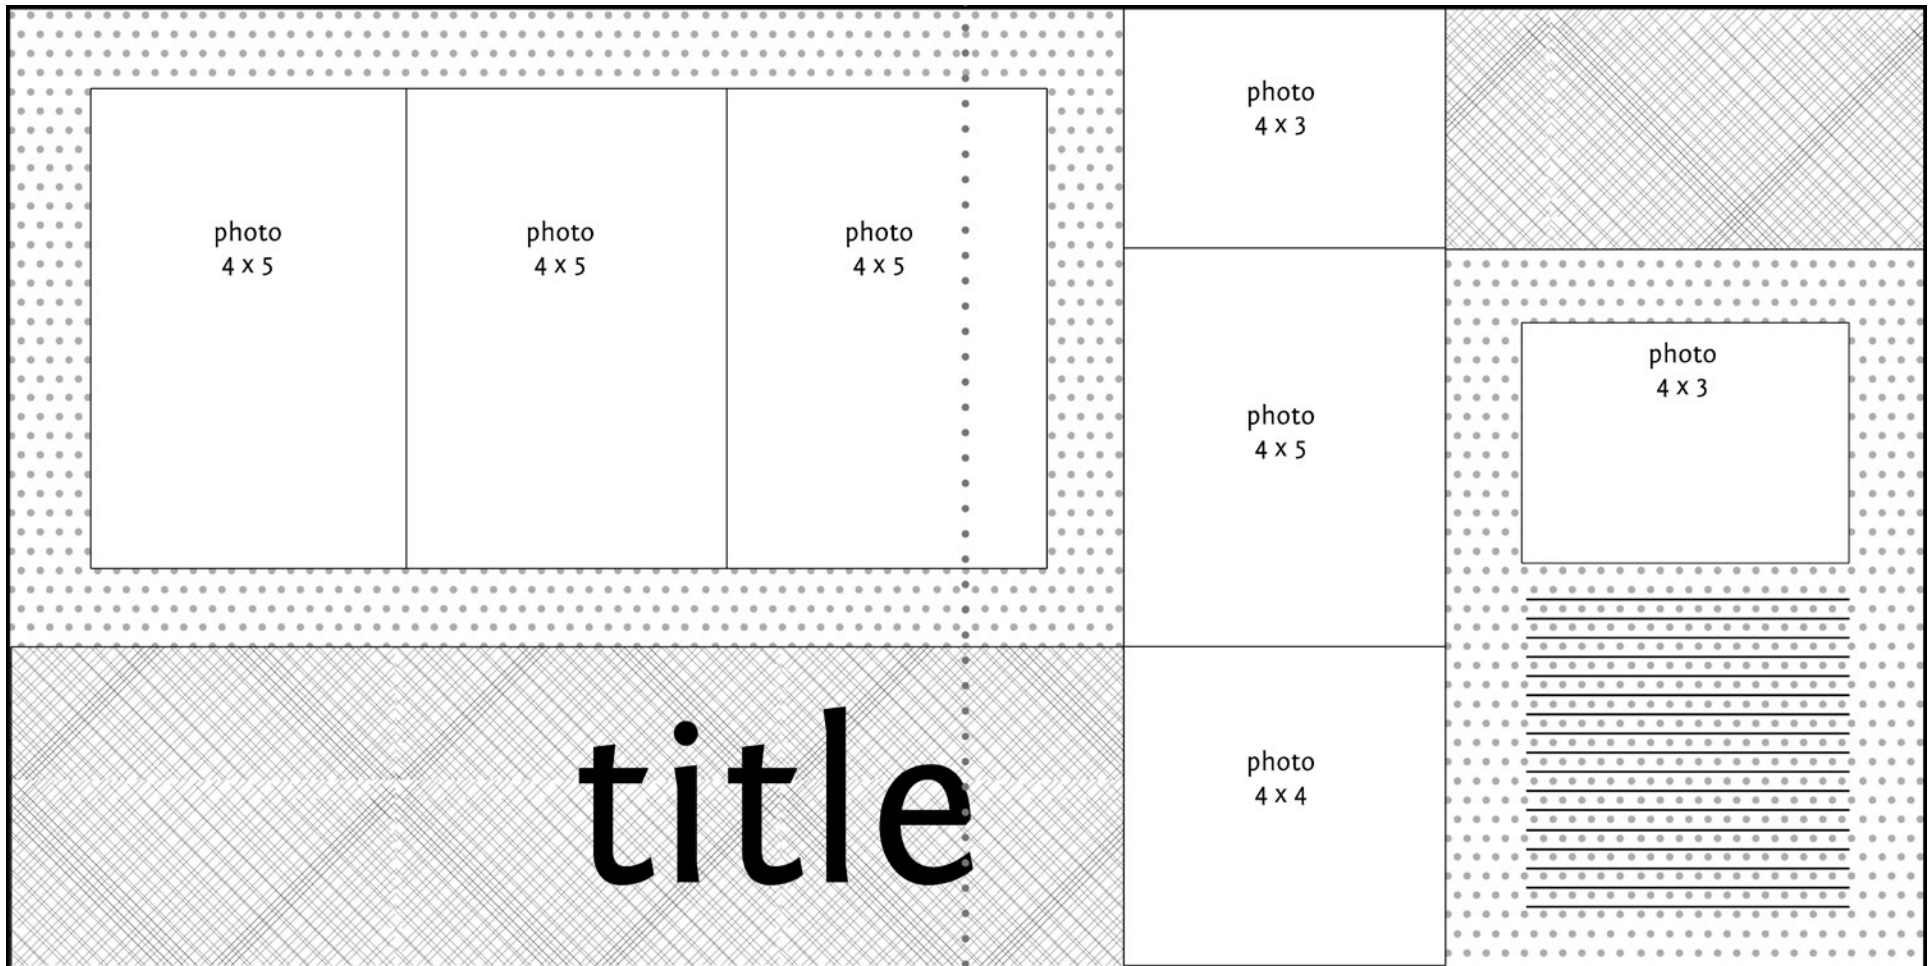

2-page 8.5" x 11" scrapbook layout sketch

Double Up #1
Debbie Hodge

2-page 12" x 12" scrapbook layout sketch

Double Up #2
Debbie Hodge